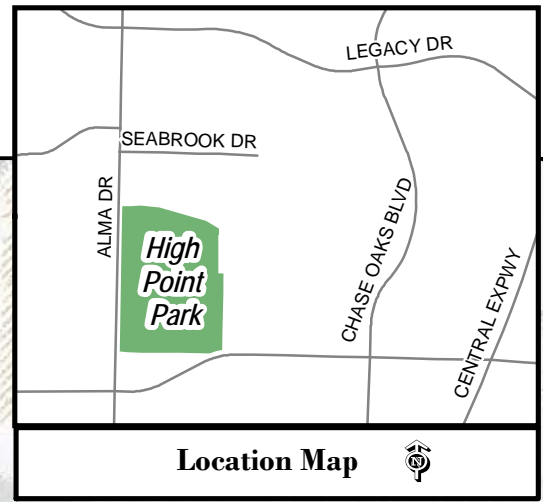

High Point Park

6500 Alma Drive

ALMA DR

PARKING

W SPRING CREEK PKWY

Note: This map is for abstract purposes only. Map is void after April 30, 2009

*Field use by schedule or reservation only.

PLEASE...do not park on streets and respect neighborhood integrity.