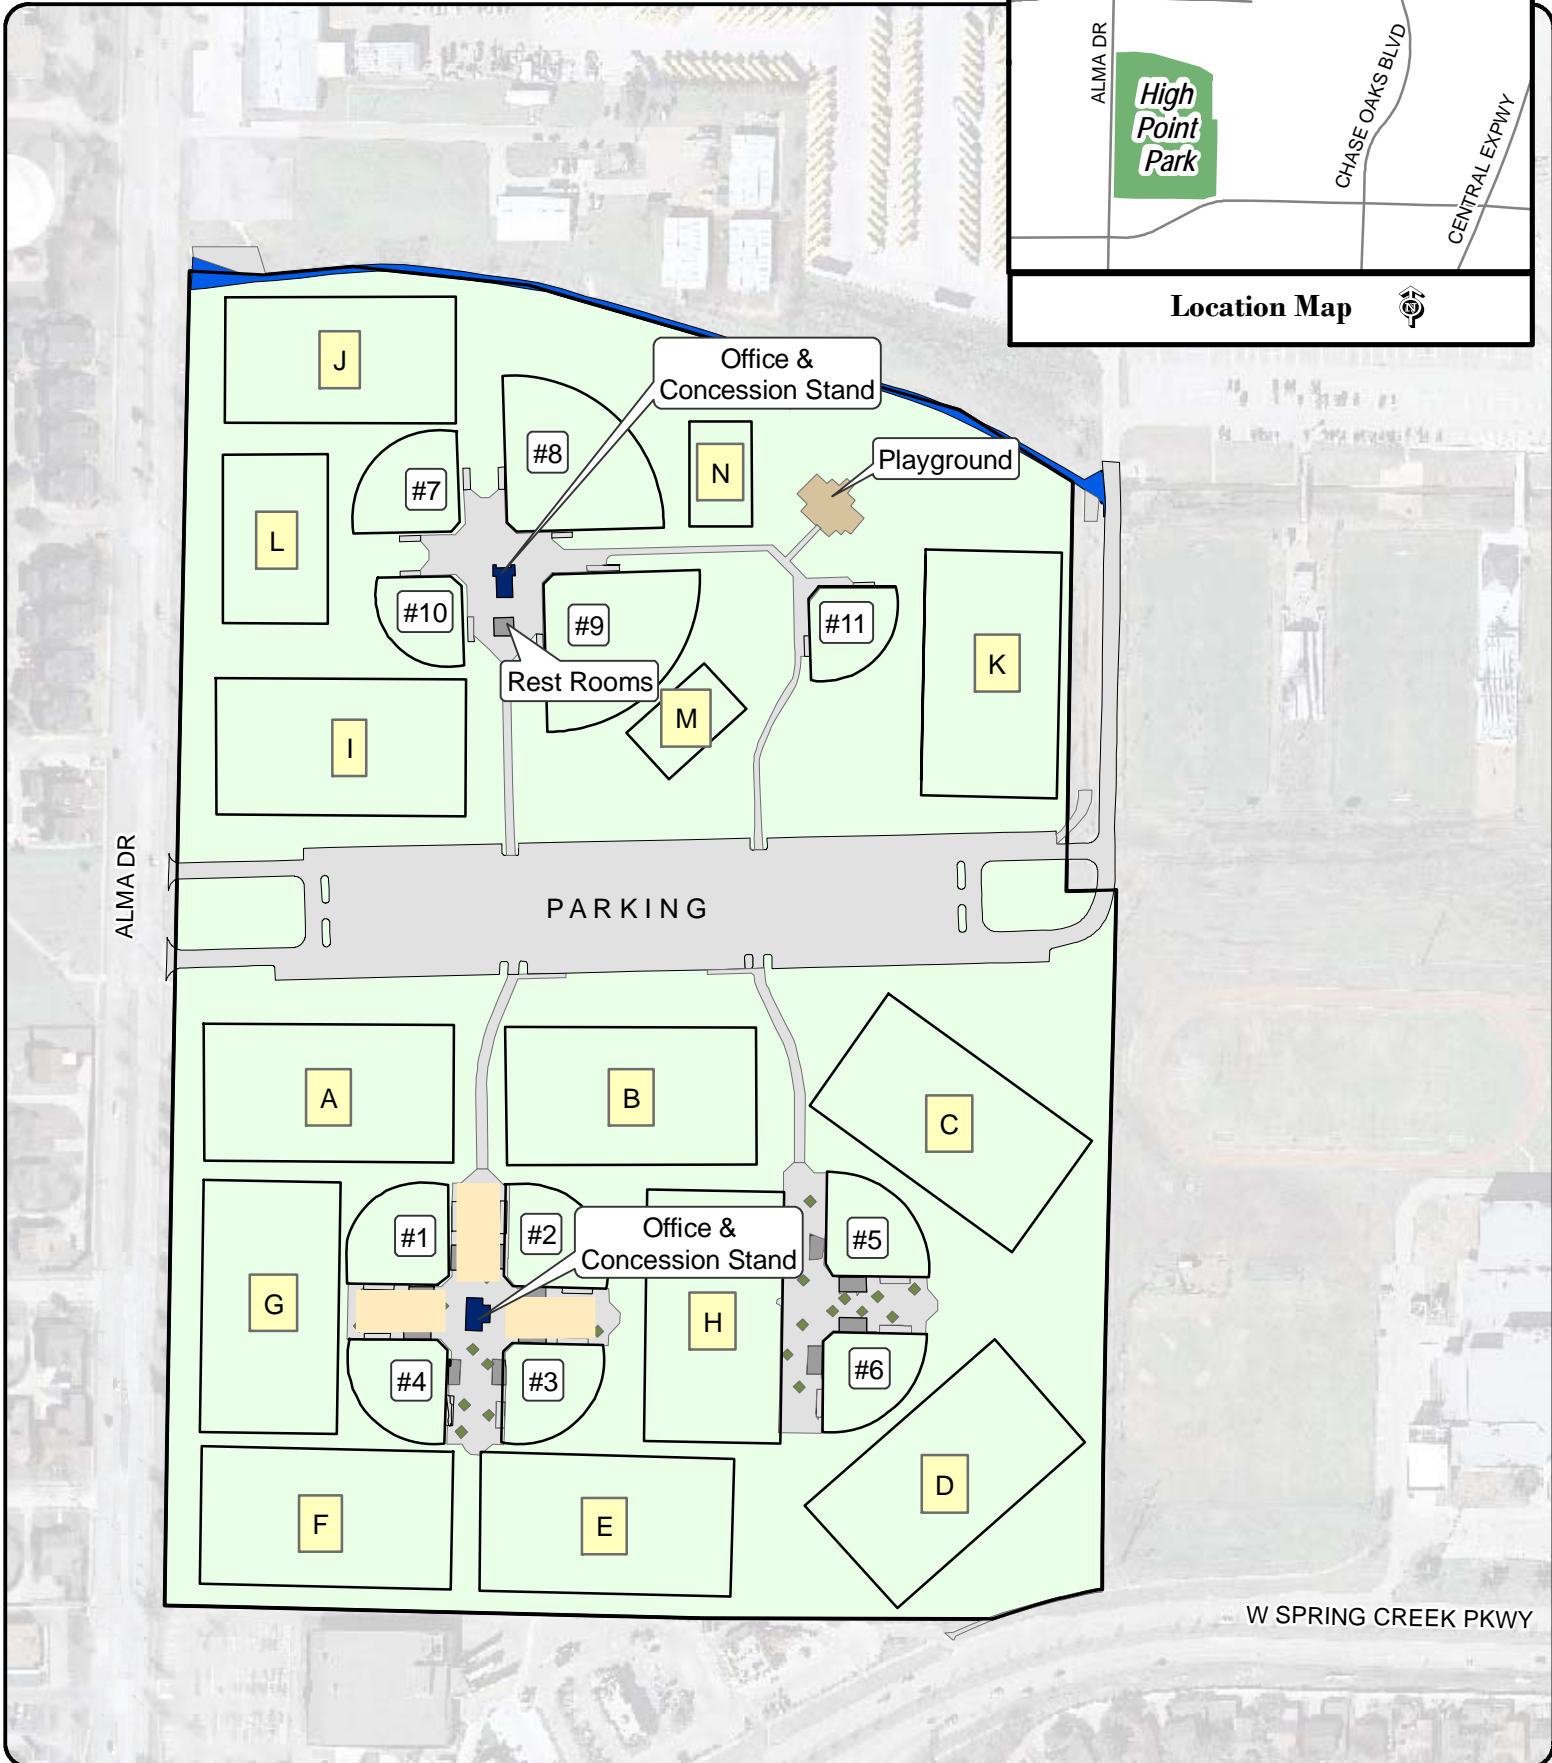

High Point Park

6500 Alma Drive

ALMA DR

PARKING

W SPRING CREEK PKWY

Note: This map is for abstract purposes only. Map is void after April 30, 2009

*Field use by schedule or reservation only.

PLEASE...do not park on streets and respect neighborhood integrity.