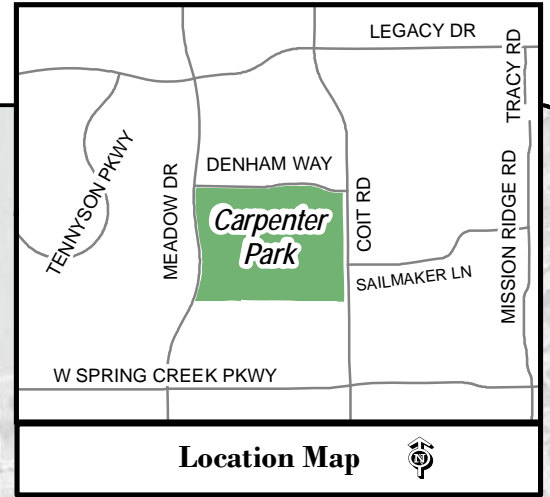

Plano - Fall Sports 2008

Carpenter Park

6701 Coit Road

c:\Athletics\2008\MXD\Carpenr Park Fall 2008.mxd TLB 8-22-08

Note: This map is for abstract purposes only. Map is void after Dec. 31, 2008

*Field use by schedule or reservation only.

PLEASE...do not park on streets and respect neighborhood integrity.